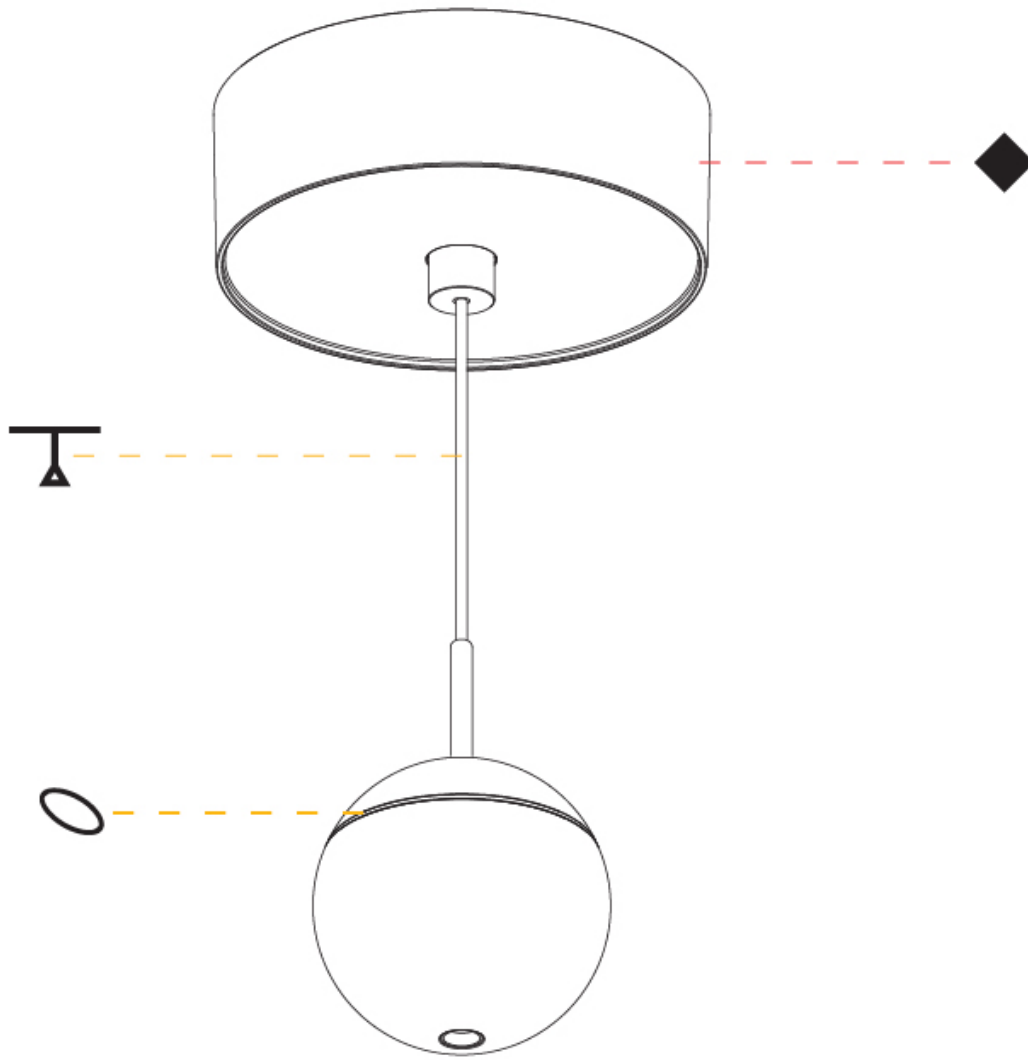

SNOOKER MONOPOINT RECESSED CANOPY SUSPENSION

A300391-

PROJECT

TYPE

SPECIFIER

QUANTITY

DATE