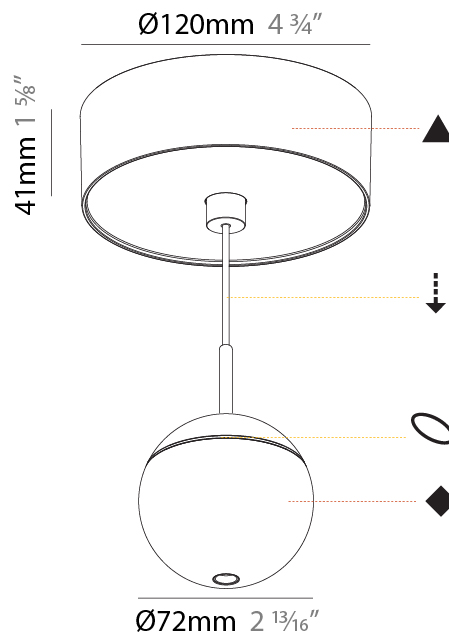

ELECTRICAL

Lamp Type: LED (Zhaga Standard)
Input Wattage (W): 6.6
Total Output Wattage (W): 6
Dimming: Tri-Mode (Non-Dimming and Phase Dimming (120Vac only) and 0-10V Dimming)
Driver Included: Yes
Driver Location: External
Driver Type: Constant Current - Universal
Driver Class: Class 2
Housing: ENCP3 w/Quick Connect
Input Voltage (V): 120 - 277
Constant Current (MA): 500

LED

Number of LEDs: 1
Color Temperature (°K): 2700 / 3000 / 3500 / 4000
Max. Delivered Lumen (lm): 283 / 300 / 318 / 325
Nominal Lumen (lm): 460 / 487 / 517 / 528
CRI: >90 CRI
Efficiency (%): 60
Lamp Life (hrs): 50000

OPTICAL

Beam Angle: 32 / 58

RATINGS AND CERTIFICATIONS

Zaneen Group Inc. © 2026, T 1800-388-3382, F 416-247-9319, www.zaneen.com
Certified By: [Certified for North American Standards](#)
Available for international specifications by adding "INT" at the end of the existing Model #. For assistance on 'custom' specifications, contact zteam@zaneen.com.
IP Rating: IP20
If a conflict occurs to supply the best product, we reserve the right to change specifications or materials without notice. The most recent specification sheets are found at zaneen.com