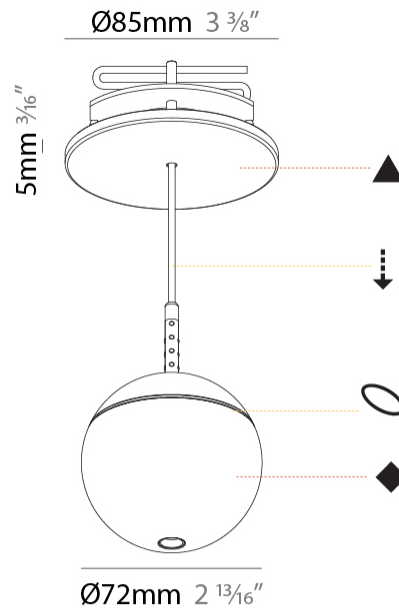

ELECTRICAL

Lamp Type: LED (Zhaga Standard)
Input Wattage (W): 6.6
Total Output Wattage (W): 6
Dimming: Tri-Mode (Non-Dimming and Phase Dimming (120Vac only) and 0-10V Dimming)
Driver Included: No
Driver Location: Remote
Driver Type: Constant Current - Universal
Driver Class: Class 2
Housing: ENCP3 w/Quick Connect
Input Voltage (V): 120 - 277
Constant Current (MA): 500

LED

Number of LEDs: 1
Color Temperature (°K): 2700 / 3000 / 3500 / 4000
Max. Delivered Lumen (lm): 310 / 328 / 347 / 356
Nominal Lumen (lm): 460 / 487 / 514 / 528
CRI: >90 CRI
Efficiency (%): 60
Lamp Life (hrs): 50000

OPTICAL

Beam Angle: 32 / 58

RATINGS AND CERTIFICATIONS

382, F 416-247-9319, www.zaneen.com

Certified By: Certified for North American Standards
In a constant effort to supply the best product, we reserve the right to change specifications or materials without notice. The most recent specification sheets are found at zaneen.com
Rating: IP20